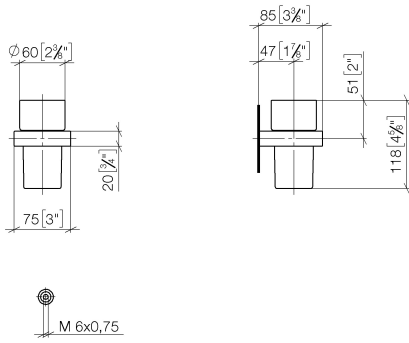

83 400 780

- crystal glass
- width 75mm
- height 118 mm
- 85mm projection

Fits: MEM, CL.1, CYO

	Chrome	83 400 780-00
	Brushed Platinum	83 400 780-06
	Platinum	83 400 780-08
	Dark Chrome	83 400 780-19
	Brushed Durabrass (23kt Gold)	83 400 780-28
	Brushed Champagne (22kt Gold)	83 400 780-46
	Champagne (22kt Gold)	83 400 780-47
	Brushed Dark Platinum	83 400 780-99

Tumbler holder wall model - Chrome

83 400 780

mm [inches]

83 400 780

Parts for other finishes can be found here: Brushed Platinum

Spare parts list

No.	Item Number	Name	Quantity used	Delivery time
1	90 90 00 008 00 84	glass	1	2
2	08 28 10 500 91	ring	1	2
3	09 31 11 148 90	pin	2	2
4	05 17 20 726 02 90	fixing set	2	2
5	08 17 20 726 90	holder	2	2