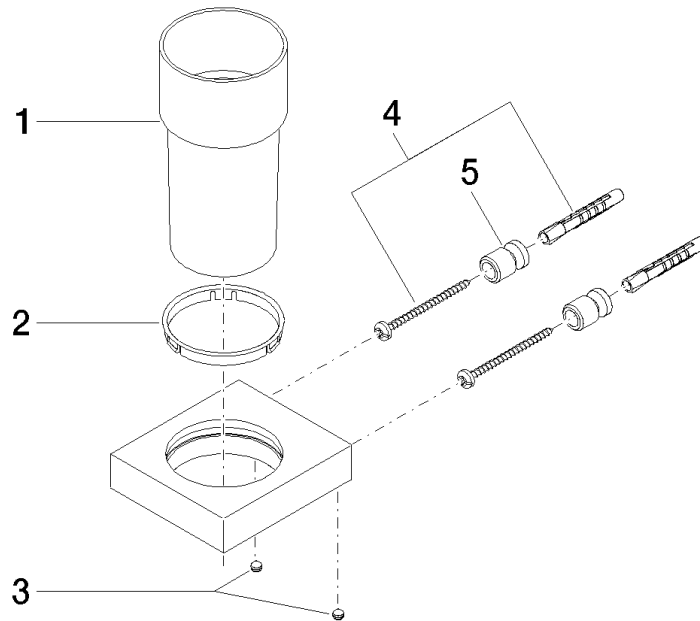

83 400 780

- crystal glass
- width 75mm
- height 118 mm
- 85mm projection

Fits: MEM, CL.1, CYO

	Chrome	83 400 780-00
	Brushed Platinum	83 400 780-06
	Platinum	83 400 780-08
	Dark Chrome	83 400 780-19
	Brushed Durabrass (23kt Gold)	83 400 780-28
	Brushed Champagne (22kt Gold)	83 400 780-46
	Champagne (22kt Gold)	83 400 780-47
	Brushed Dark Platinum	83 400 780-99

Tumbler holder wall model - Chrome

83 400 780

mm [inches]

83 400 780

Parts for other finishes can be found here: Brushed Platinum

Spare parts list

No.	Item Number	Name	Quantity used	Delivery time
1	90 90 00 008 00 84	glass	1	2
2	08 28 10 500 91	ring	1	2
3	09 31 11 148 90	pin	2	2
4	05 17 20 726 02 90	fixing set	2	2
5	08 17 20 726 90	holder	2	2